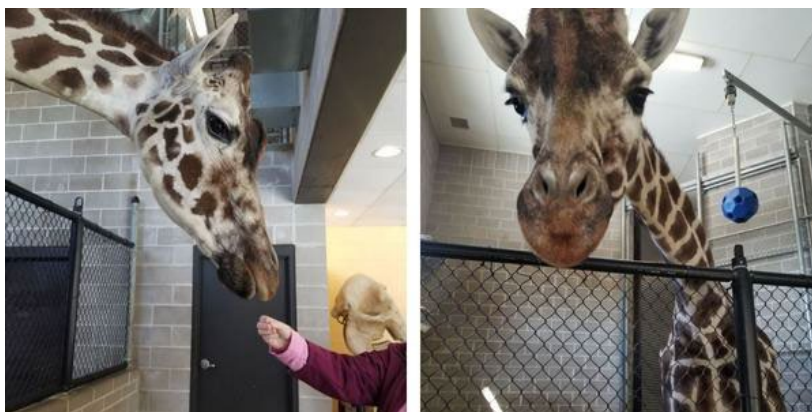

FOR IMMEDIATE RELEASE: 03.20.23

New Fence Means a New Experience!

Just in time for spring – the NEW Zoo has made an exciting improvement to the indoor Giraffe Feeding Experience. A redesign of the fencing within the feeding space means guests can now truly come face-to-face with our gentle giants, Nigel and Zuri.

“This recent redesign of the fence is a relatively small change,” says NEW Zoo Curator of Animals, Drew Dinehart, “but it makes such a big difference for our guests. Everyone has the chance now to get up-close and personal with the giraffes, and this change has been great for them, too. Zuri especially wasted no time in immediately lowering her head across the fence to explore and, of course, to ask for treats!”

Zookeepers carefully monitored Zuri and Nigel after the fence was remodeled, to make sure they were comfortable with the new experience before it was opened to the public. Both giraffes adapted quickly and seem to enjoy being closer than ever to visitors and to the Giraffe Ambassadors who supervise their feeding.

Interested in spending more time getting to know Nigel and Zuri in the meantime? YOU can join the Giraffe Ambassador program! It's a great opportunity to gain hands-on experiences with the animals and have fun helping guests enjoy such a unique zoo encounter. Learn more about our volunteer program online at newzoo.org.